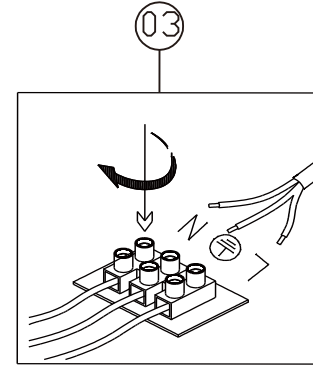

B

GLOBO
LIGHTING
www.globo-lighting.com

41314-28

- 3000-6000
KELVIN
- 8000 K
3
LIGHT STEPS
3000 K
- MANY
STEPS
- 204 1845LM
LUMEN
- MANY
STEPS
-
- MANY LIGHT
STEPS
- incl.
- COLOUR
FIXING

GLOBO Handels GmbH
St.Peter 38
A-9184 St.Jakob/Rosental