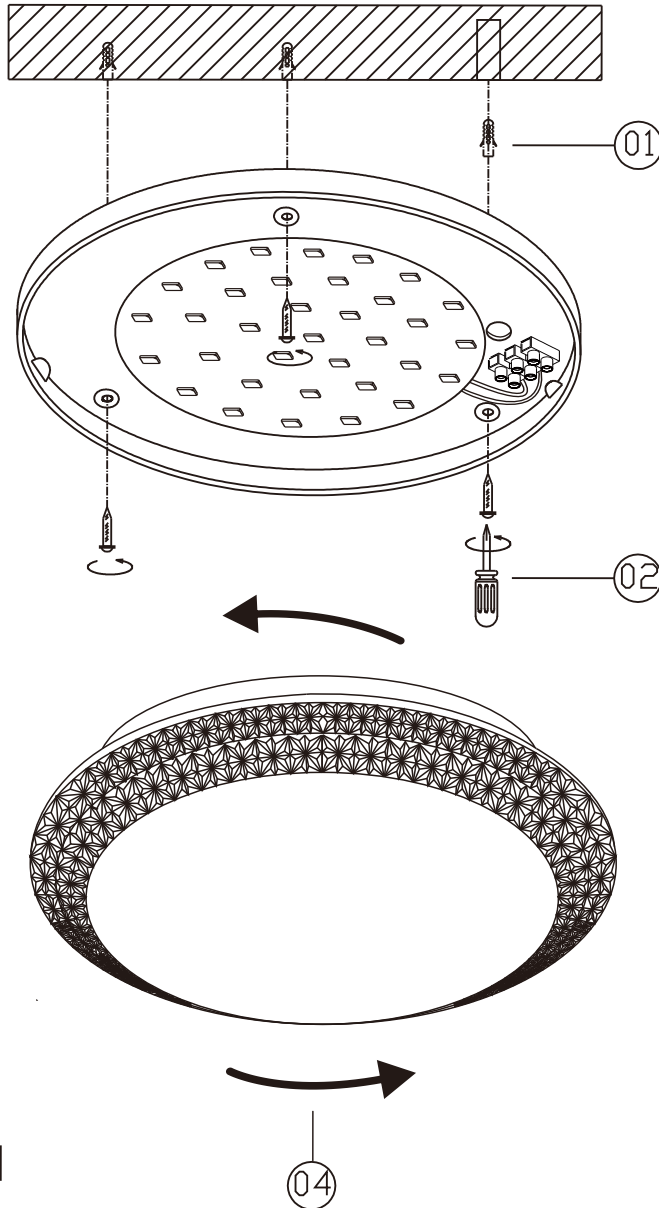

B

GLOBO
LIGHTING
www.globo-lighting.com

41314-28

- 3000-6000
KELVIN
- 8000 K
3
LIGHT STEPS
3000 K
- MANY
STEPS
- 204 1845LM
LUMEN
- MANY
STEPS
-
- MANY LIGHT
STEPS
- incl.
- COLOUR
FIXING

GLOBO Handels GmbH
St.Peter 38
A-9184 St.Jakob/Rosental