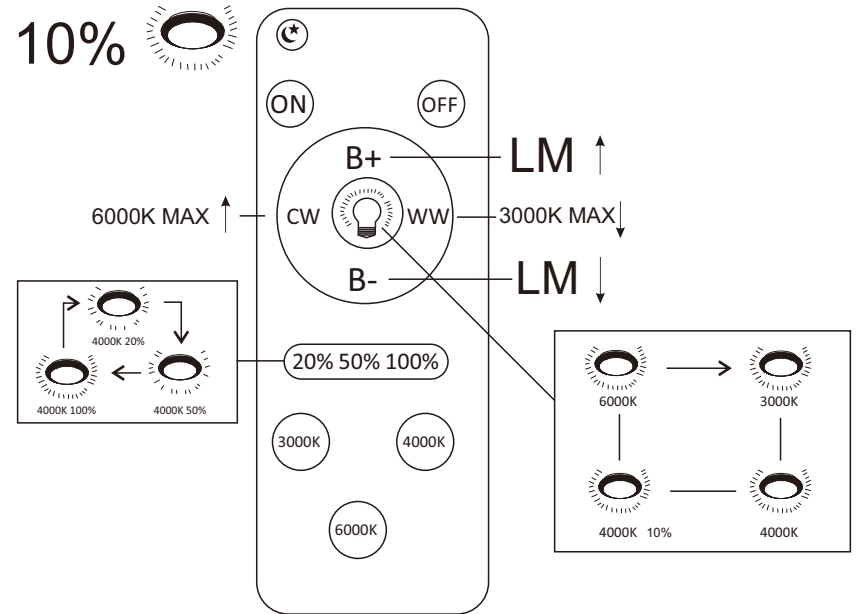

B

GLOBO
LIGHTING
www.globo-lighting.com

41314-28

- 3000-6000
KELVIN
- 8000 K
3
LIGHT STEPS
3000 K
- MANY
STEPS
- 204 1845LM
LUMEN
- MANY
STEPS
-
- MANY LIGHT
STEPS
- incl.
- COLOUR
FIXING

GLOBO Handels GmbH
St.Peter 38
A-9184 St.Jakob/Rosental